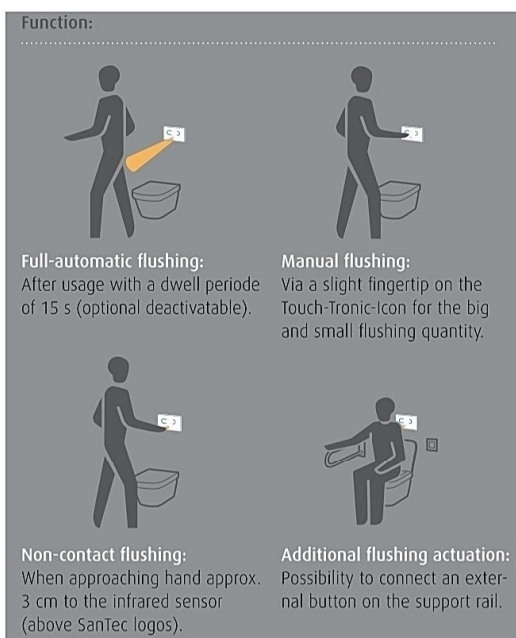

# SanTec® OCEAN T6

Infrared W C Control 6V for Flushing Cistern UP320

Model : 114553

**Glass Black / Chrome**  
**Dimensions: W280 x H170 x D14 mm**

## Specifications

- Battery Operating** : 6V ( 2 x 6V Lithium CR-P2 )  
( Battery Life approx. 7500 flushings )
- Active Range** : 70cm pre-adjusted ( 30 – 70cm adjustable )
- Big Flushing** : 6L pre-adjusted, 2L – 11L adjustable
- Small Flushing** : 3L pre-adjusted, optional 2L adjustable
- Hygiene Flushing** : after non-use adjustable ( from 3 – 48h )
- Close Active Range** : ca. 3cm
- Cleaning Stop** : 1min

# SanTec® OCEAN T6

Infrared W C Control 12V for Flushing Cistern UP320

Model : 114607

Glass Black / Chrome

Dimensions: W280 x H170 x D14 mm

## Specifications

<b>Operating Voltage</b>	<b>:</b>	<b>12 V / 50Hz directly resp. by 230 V / 12 V power supply ( Art.no. 112 672 )</b>
<b>Active Range</b>	<b>:</b>	<b>70cm pre-adjusted ( 30 – 70cm adjustable )</b>
<b>Big Flushing</b>	<b>:</b>	<b>6L pre-adjusted, 2L – 11L adjustable</b>
<b>Small Flushing</b>	<b>:</b>	<b>3L pre-adjusted, optional 2L adjustable</b>
<b>Hygiene Flushing</b>	<b>:</b>	<b>after non-use adjustable ( from 3 – 48h )</b>
<b>Close Active Range</b>	<b>:</b>	<b>ca. 3cm</b>
<b>Cleaning Stop</b>	<b>:</b>	<b>1min</b>