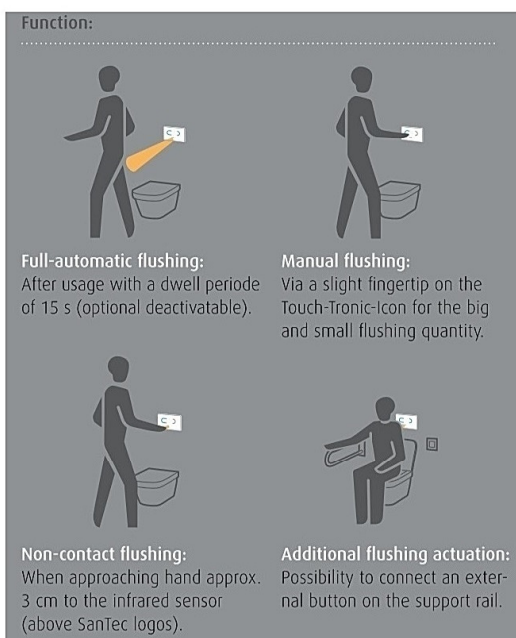

# SanTec® OCEAN T6

Infrared W C Control 12V for Flushing Cistern UP320

Model : 114607

Glass Black / Chrome

Dimensions: W280 x H170 x D14 mm

## Specifications

<b>Operating Voltage</b>	<b>:</b>	<b>12 V / 50Hz directly resp. by 230 V / 12 V power supply ( Art.no. 112 672 )</b>
<b>Active Range</b>	<b>:</b>	<b>70cm pre-adjusted ( 30 – 70cm adjustable )</b>
<b>Big Flushing</b>	<b>:</b>	<b>6L pre-adjusted, 2L – 11L adjustable</b>
<b>Small Flushing</b>	<b>:</b>	<b>3L pre-adjusted, optional 2L adjustable</b>
<b>Hygiene Flushing</b>	<b>:</b>	<b>after non-use adjustable ( from 3 – 48h )</b>
<b>Close Active Range</b>	<b>:</b>	<b>ca. 3cm</b>
<b>Cleaning Stop</b>	<b>:</b>	<b>1min</b>